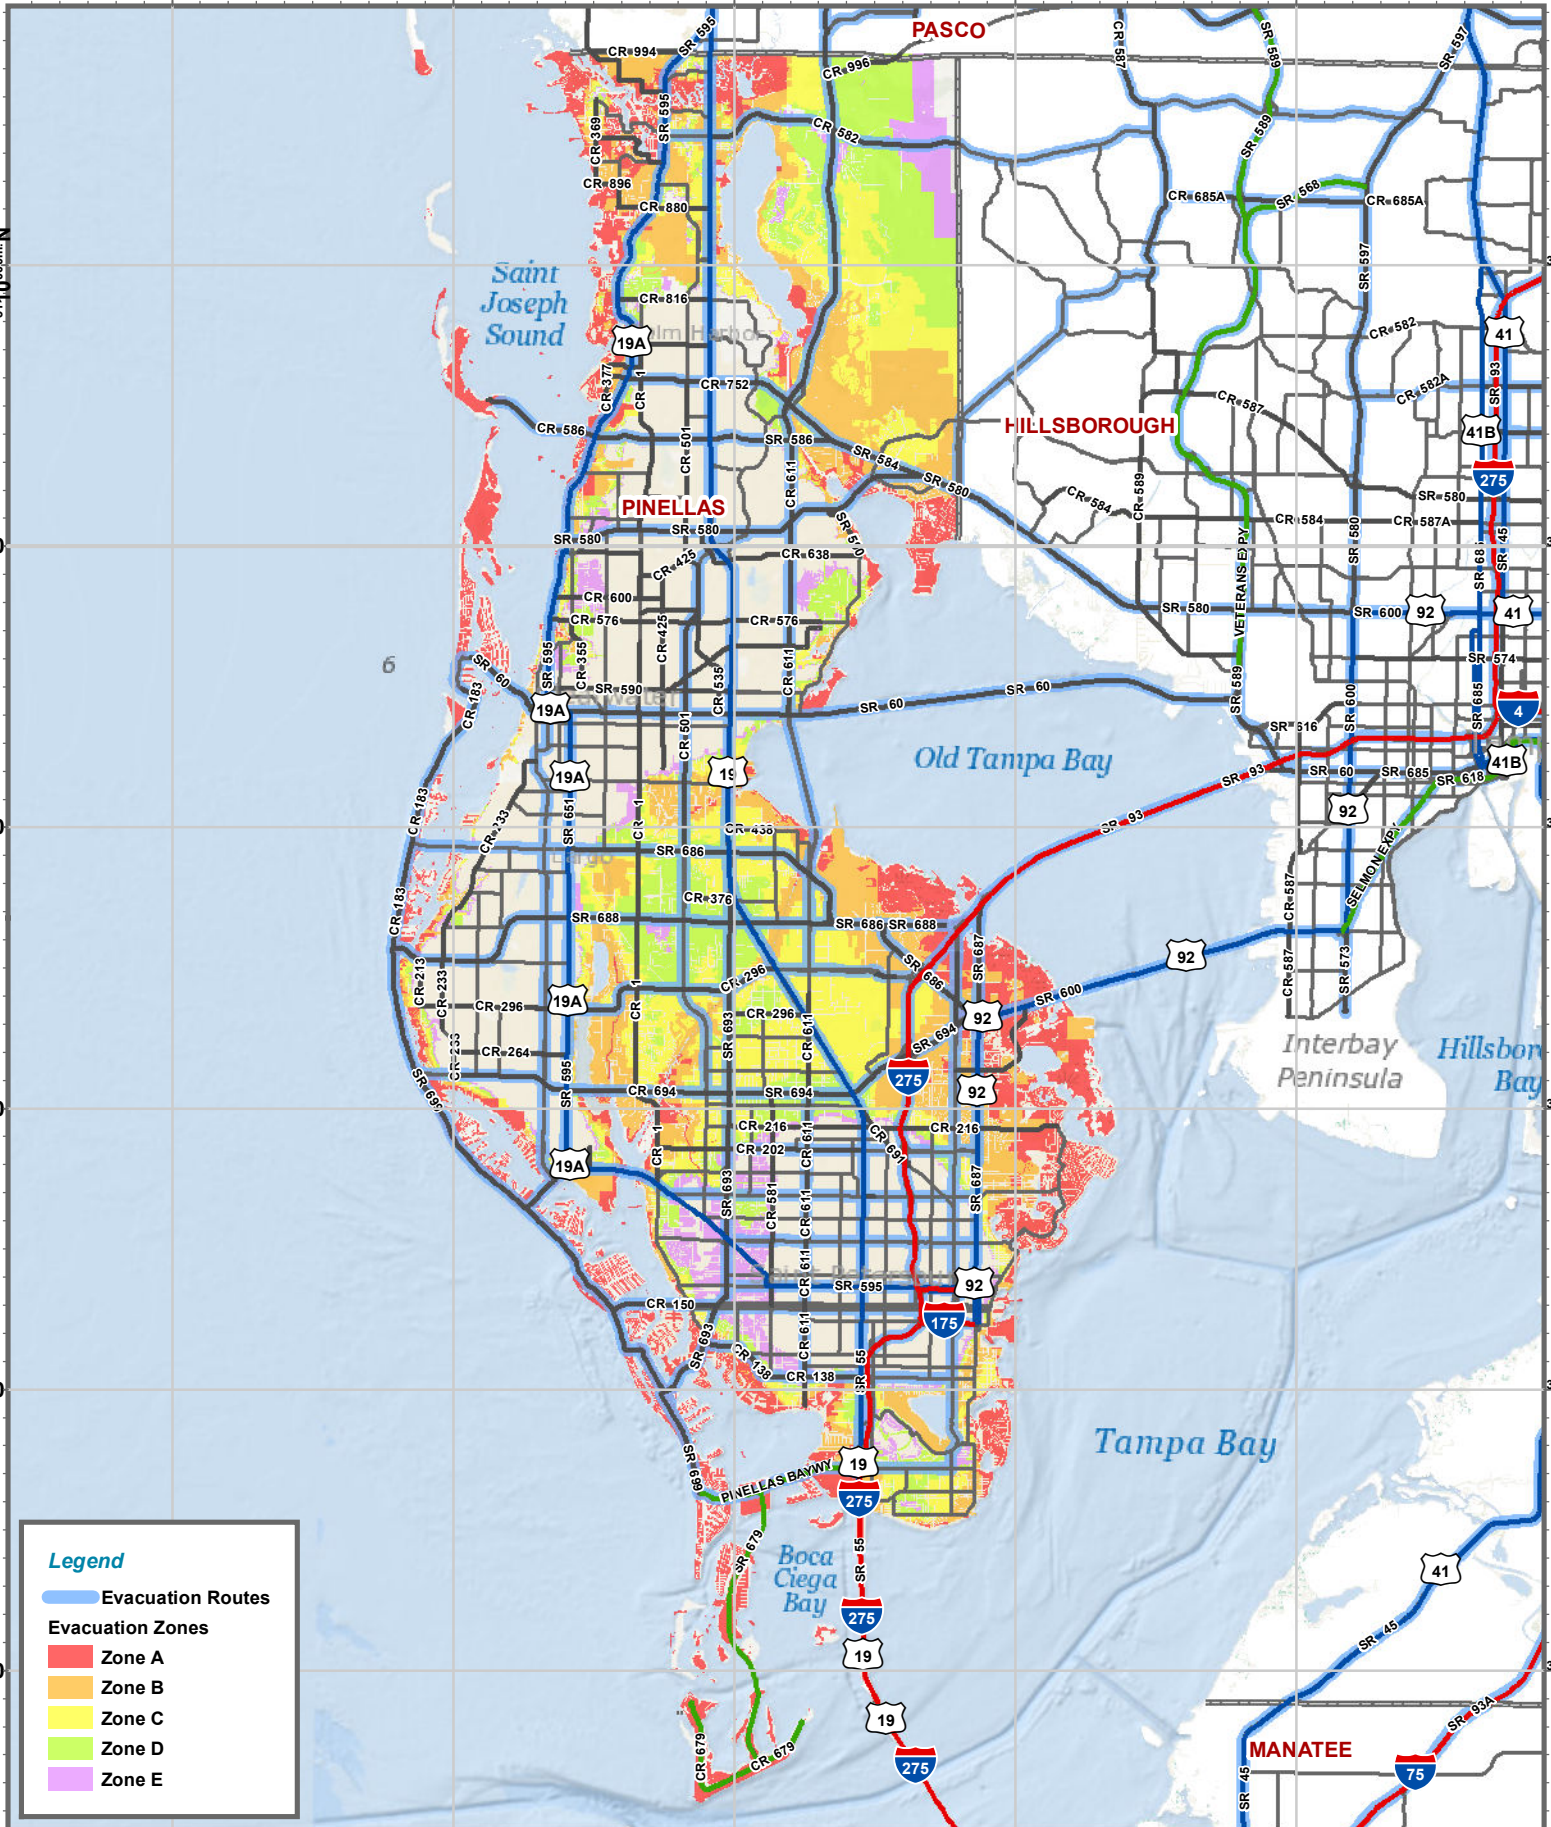

310°00m.E

320

330

340

350

310°00m.N

3110

3100

3090

3080

3070

3060

Legend

- Evacuation Routes
- Evacuation Zones
 - Zone A
 - Zone B
 - Zone C
 - Zone D
 - Zone E

Disclaimer: Map is intended for reference only
No warranty for accuracy provided

Created By: GIS Section
Requested By: Standard Map Product
Date: 5/9/2018
Time: 10:29:04 AM
Path: S:\Projects\EvacRoute_SurgoZone_Maps\2018_Maps\MXD\EvacRoutes_Zones\UTM17_Portrait.mxd

PINELLAS

EVACUATION ROUTES & ZONES